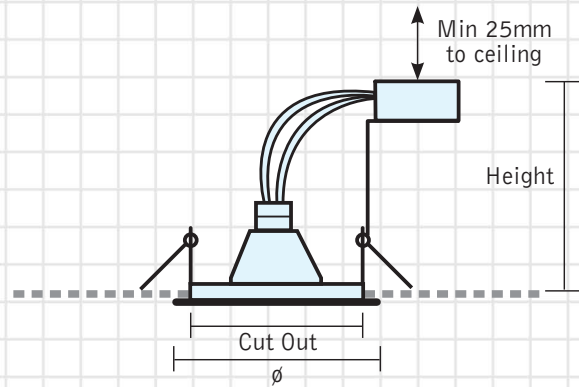

- Lamp:** Max 50w
- Material:** Pressed Steel
- Finishes:** Chrome / Satin Chrome / White / Brass
- IP Rating:** IP20

Related Products:

MODEL	LAMP	VOLTAGE	FIXED / TILT	FINISH	DIMENSIONS (MM)		
					ø	CUT OUT	HEIGHT
RGFB	GU10	240V	Fixed	Brass	80	70	110
RGFC	GU10	240V	Fixed	Chrome	80	70	110
RGFS	GU10	240V	Fixed	Satin Chrome	80	70	110
RGFW	GU10	240V	Fixed	White	80	70	110
RGGB	GU10	240V	Tilt	Brass	95	80	100
RGGC	GU10	240V	Tilt	Chrome	95	80	100
RGGS	GU10	240V	Tilt	Satin Chrome	95	80	100
RGGW	GU10	240V	Tilt	White	95	80	100
RLFB	GX5.3	12V	Fixed	Brass	80	70	110
RLFC	GX5.3	12V	Fixed	Chrome	80	70	110
RLFS	GX5.3	12V	Fixed	Satin Chrome	80	70	110
RLFW	GX5.3	12V	Fixed	White	80	70	110
RLGB	GX5.3	12V	Tilt	Brass	95	80	100
RLGC	GX5.3	12V	Tilt	Chrome	95	80	100
RLGS	GX5.3	12V	Tilt	Satin Chrome	95	80	100
RLGW	GX5.3	12V	Tilt	White	95	80	100

All fittings supplied complete with Wired lampholder and half bridge.