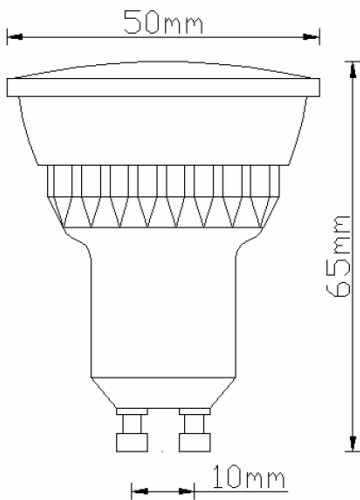

| | |
|------------|--------|
| Input | 240V |
| Power | 3W |
| Replaces | 35W |
| Savings | 91.4% |
| Life (Hrs) | 50,000 |

Specification Sheet

| | |
|---------------------------|--|
| Product Make: | EnviroLight |
| Model: | 3W Spot Light |
| Fittings: | GU10 |
| Style: | 24 SMD LED's |
| Colours Available: | Warm White Amber White Cold White |

Detailed Specification

| | 24 SMD WW | 24 SMD AW | 24 SMD CW |
|---------------------------------------|------------|-------------|------------|
| Operating Voltage (V) | AC 230-240 | AC 230-240 | AC 230-240 |
| Operating Frequency (Hz) | 50 | 50 | 50 |
| Operating Temperature (°C) | 0 - 45 | 0 - 45 | 0 - 45 |
| Storage Temperature (°C) | -15 - +55 | -15 - +55 | -15 - +55 |
| Colour | Warm White | Amber White | Cold White |
| Total Current (mA) | 30 - 35 | 30 - 35 | 30 - 35 |
| Total Power Consumption (W) | 2.5 - 3.0 | 2.5 - 3.0 | 2.5 - 3.0 |
| Surface Illumination @1M (LUX) | 486 | 486 | 486 |
| Luminous Flux (Lm) | 90-100 | 90-100 | 90-100 |
| Viewing Angle (Deg) | 70-80 | 70-80 | 70-80 |
| Colour Temperature (K) | 3000-3500 | 3700-4300 | 6500-7500 |