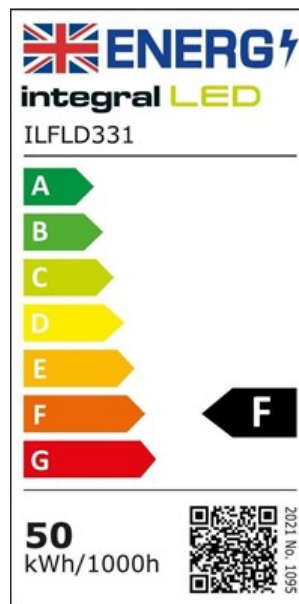

**50W PRECISION PLUS RGBW AREA FLOODLIGHT 2.4GHZ WIRELESS
REMOTE CONTROL IP66 IK08 5 YR WARRANTY**

ILFLD331

Bring colours to life with a high-quality RGBW function to remotely control a wide range of stunning colours, animations and colour washing via an RF remote control. The new high-performance and reliable Precision-Plus RGBW Floodlight is robust and efficient. A discreet and sturdy aluminium die-cast housing with good heat dissipation, a toughened glass cover and an IP66 and IK08 rating, makes the floodlights perfect for outdoor areas. Where colour can be used either statically or dynamically to create drama to enhance the environment.

Physical Data

Product Length (mm):	227
Product Depth (mm):	41
Product Width (mm):	170
Product Weight (g):	1200
Material:	Aluminium, Tempered Glass
Construction:	Aluminium die-cast heat-sink, Tempered Glass protective front cover, Integrated driver
Luminaire Fixing:	Wall Mounted
Placement / Application:	Indoor and outdoor, General lighting

Electrical Data

Power Consumption (W) :	50
Power Factor:	0.9
Dimming:	Dimmable with RF wireless controller supplied
Driver Included:	Yes

Electric Current: AC
EN: EN-60598
LVD Certified: Yes

Light Data

Luminous Flux in Lumens (lm): 5000
Correlated Colour Temperature (CCT) (K): RGB&W (4000K)
Colour Temperature Name: RGB & Cool White
Beam Angle: 120
Colour Rendering Index (CRI): 80
Frequency Range (Hz): 50/60
Instant on (Less than 1 second): Yes
LED Type: Surface mounted device (SMD)
Lifetime (hours): 50000
Sensor / Override: No
Switching Cycles: 25000

Environment

EN: EN-60598
LVD Certified: Yes
CE RoHS: Yes
New Energy Rating: F
EU Luminaire: L
Hg 0% (Mercury Free): Yes
IK Rating (Impact Protection): IK08
IP Rating (Ingress Protection): IP65
Lowest Operating Temperature (°C): -20
Maximum Operating Temperature (°C): 40