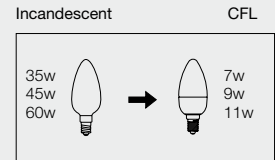

CFL Candle

7W SMOOTH FROSTED CANDLE

With silicone sleeve

CL707ICS/SE

Order Code	Lamp Base	Diameter (mm)	Length (mm)	Weight (g)	Colour Temp (K) / CRI
940233	SES/E14	37	99	43	2700 />80
941650	SBC/B15	37	98	43	2700 />80
108022	ES/E27	37	96	43	2700 />80
138029	BC/B22	37	94	43	2700 />80

7 watt **286** lm **15,000** hours Standard Pack **10 (60)**

7W SMOOTH FROSTED CANDLE WITH TIP

With silicone sleeve

CL707ICS/TP

Order Code	Lamp Base	Diameter (mm)	Length (mm)	Weight (g)	Colour Temp (K) / CRI
940257	SES/E14	37	123	43	2700 />80
108923	ES/E27	37	120	43	2700 />80
138920	BC/B22	37	118	43	2700 />80

7 watt **286** lm **15,000** hours Standard Pack **10 (60)**

9W SMOOTH FROSTED CANDLE

With silicone sleeve

CL709ICS/SE

Order Code	Lamp Base	Diameter (mm)	Length (mm)	Weight (g)	Colour Temp (K) / CRI
119028	SES/E14	37	109	49	2700 />80
103161	SBC/B15	37	108	49	2700 />80
NEW! 139275	ES/E27	37	106	43	2700 />80
139026	BC/B22	37	104	49	2700 />80

9 watt **405** lm **15,000** hours Standard Pack **10 (60)**

Comparison with equivalent lamp type

Similar size to incandescent candle

Translucent housing for all-round illumination

Ordinary housing

DECORATIVE Candle Energy Saving Lamps