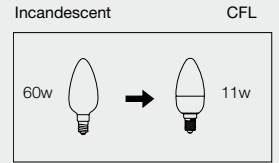

7 watt **286** lm **15,000** hours Standard Pack **10 (60)**

9W SMOOTH FROSTED CANDLE

With silicone sleeve

CL709ICS/SE

Order Code	Lamp Base	Diameter (mm)	Length (mm)	Weight (g)	Colour Temp (K) / CRI
119028	SES/E14	37	109	49	2700 />80
103161	SBC/B15	37	108	49	2700 />80
NEW! 139275	ES/E27	37	106	43	2700 />80
139026	BC/B22	37	104	49	2700 />80

9 watt **405** lm **15,000** hours Standard Pack **10 (60)**

Comparison with equivalent lamp type

Similar size to incandescent candle

Translucent housing for all-round illumination

Ordinary housing

DECORATIVE Candle Energy Saving Lamps

CL811ICS/SE

11W SMOOTH FROSTED CANDLE

With silicone sleeve

Order Code	Lamp Base	Diameter (mm)	Length (mm)	Weight (g)	Colour Temp (K) / CRI
131246	SES/E14	43	125	61	2700 / >80
131732	BC/B22	43	119	64	2700 / >80

11 watt **531 lm** **15,000 hours** Standard Pack **10 (60)**

Comparison with equivalent lamp type

DIMMERABLE 7W FROSTED CANDLE

With silicone sleeve

Order Code	Lamp Base	Diameter (mm)	Length (mm)	Weight (g)	Colour Temp (K) / CRI
418964	SES/E14	37	105	45	2700 / >80
418123	ES/E27	37	106	48	2700 / >80
417284	SBC/B15	37	108	45	2700 / >80
417897	BC/B22	37	104	48	2700 / >80