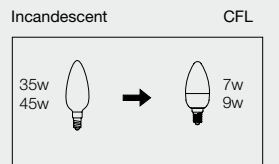

DIMMERABLE 7W FROSTED CANDLE

With silicone sleeve

Order Code	Lamp Base	Diameter (mm)	Length (mm)	Weight (g)	Colour Temp (K) / CRI
418964	SES/E14	37	105	45	2700 / >80
418123	ES/E27	37	106	48	2700 / >80
417284	SBC/B15	37	108	45	2700 / >80
417897	BC/B22	37	104	48	2700 / >80

7 watt **286 lm** **10,000 hours** Standard Pack **10 (60)**

Please refer to our website for compatible dimmers. www.megamanuk.com

Linear Dimming
100% 10%
Dims on Dimmer Switches

Comparison with equivalent lamp type

Similar size to incandescent candle

Translucent housing for all-round illumination

Ordinary housing