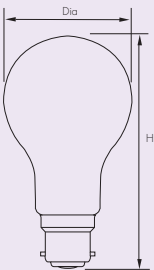

74

Order Code	Watts (W)	Volts (V)	Finish	Cap	Dia (mm)	H (mm)	Order Qty
Single Carton							
15PBC	15	240	Pearl	BC-B22d	60	103	100
25CBC	25	240	Clear	BC-B22d	50	91	120
25PBC	25	240	Pearl	BC-B22d	50	91	120
25PES	25	240	Pearl	ESE27	50	91	120
40CBC	40	240	Clear	BC-B22d	50	91	120
40CES	40	240	Clear	ESE27	50	91	120
40PBC	40	240	Pearl	BC-B22d	50	91	120
40PES	40	240	Pearl	ESE27	50	91	120
60CBC	60	240	Clear	BC-B22d	50	91	120
60CES	60	240	Clear	ESE27	50	91	120
60PBC	60	240	Pearl	BC-B22d	50	91	120
60PES	60	240	Pearl	ESE27	50	91	120
100CBC	100	240	Clear	BC-B22d	50	91	120
100CES	100	240	Clear	ESE27	50	91	120
100PBC	100	240	Pearl	BC-B22d	50	91	120
100PES	100	240	Pearl	ESE27	50	91	120
150CBC	150	240	Clear	BC-B22d	68	125	20
150CES	150	240	Clear	ESE27	68	127	20
150PBC	150	240	Pearl	BC-B22d	68	125	20
150PES	150	240	Pearl	ESE27	68	127	20

Pearl

Order Code	Watts (W)	Volts (V)	Finish	Cap	Dia (mm)	H (mm)	Order Qty
4 Lamp Multi-Pack							
MUL60PBC-4	60	240	Pearl	BC-B22d	50	91	96
MUL100PBC-4	100	240	Pearl	BC-B22d	50	91	96

DIMENSIONS

BC-B22d cap