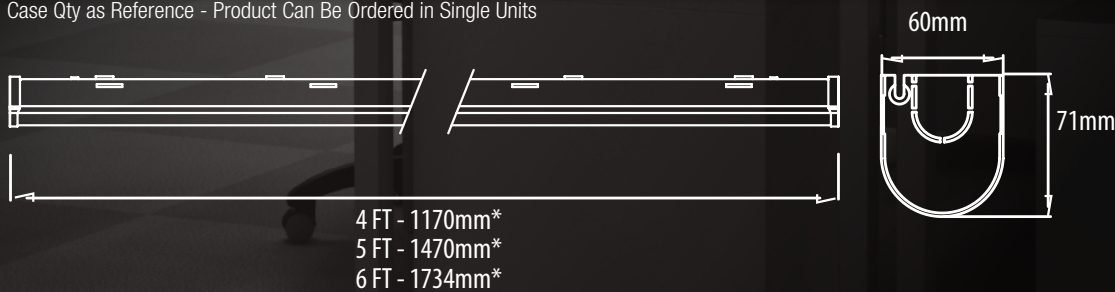

POWER MASTER

NOW AVAILABLE IN STOCK

IP20 LED SCREWLESS HINGED BATTEN

CODE	DESCRIPTION	CASE QTY	BARCODE
S15400	LED IP20 Batten 4ft 120cm Single 4000k - 20w	10	5050028208631
S15401	LED IP20 Batten 4ft 120cm Twin 4000k - 40w	10	5050028208648
S15402	LED IP20 Emergency Batten 4ft 120cm Single 4000k - 20w	10	5050028208655
S15403	LED IP20 Emergency Batten 4ft 120cm Twin 4000k - 40w	10	5050028208662
S15404	LED IP20 Batten 5ft 150cm Single 4000k - 30w	8	5050028208679
S15405	LED IP20 Batten 5ft 150cm Twin 4000k - 60w	8	5050028208686
S15406	LED IP20 Emergency Batten 5ft 150cm Single 4000K - 30w	8	5050028208693
S15407	LED IP20 Emergency Batten 5ft 150cm Twin 4000K - 60w	8	5050028208709
S15408	LED IP20 Batten 6ft 180cm Single 4000k - 40w	6	5050028208716
S15409	LED IP20 Batten 6ft 180cm Twin 4000k - 65w	6	5050028208723
S15410	LED IP20 Emergency Batten 6ft 180cm Single 4000k - 40w	6	5050028208730
S15411	LED IP20 Emergency Batten 6ft 180cm Twin 4000k - 65w	6	5050028208747

Case Qty as Reference - Product Can Be Ordered in Single Units

- Non Dimmable
- Up to 50,000 hrs Product Life
- Class I
- From 2400k up to 7800k Lumen Output
- IP Rated
- SMD - CW
- Beam Angle 140°
- IK 10
- Emergency Light
- Stock From BSCI Sources

* Approximate Measurement

Member of the LIA

POWER MASTER

This luminaire is compatible with bulbs of the energy classes:

A++
A+
A
C
D
E

LED

874/2012

SUPREME
IMPORTS

orders@supreme.co.uk
supremeoffers.co.uk

- Phone: +44 (0)161 872 5151
- Company Reg No. 05292196
- VAT Reg. No. 889 9611 43