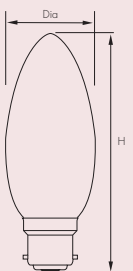

- 1000 hour life
- Plain envelope
- Clear or Opal finish
- BC-B22d, ES-E27, SBC-B15d or SES-E14 cap
- Internally fused for safety

114

Order Code	Watts (W)	Volts (V)	Finish	Cap	Dia (mm)	H (mm)	Order Qty
Single Carton							
CAN15CBC	15	240	Clear	BC-B22d	35	90	100
CAN15CSBC	15	240	Clear	SBC-B15d	35	97	100
CAN25CBC	25	240	Clear	BC-B22d	35	90	100
CAN25CES	25	240	Clear	ES-E27	35	90	100
CAN25CSBC	25	240	Clear	SBC-B15d	35	97	100
CAN25CSSES	25	240	Clear	SES-E14	35	98	100
CAN25OBC	25	240	Opal	BC-B22d	35	90	100
CAN25OES	25	240	Opal	ES-E27	35	90	100
CAN25OSBC	25	240	Opal	SBC-B15d	35	97	100
CAN25OSES	25	240	Opal	SES-E14	35	98	100
CAN40CBC	40	240	Clear	BC-B22d	35	90	100
CAN40CES	40	240	Clear	ES-E27	35	90	100
CAN40CSBC	40	240	Clear	SBC-B15d	35	97	100
CAN40CSSES	40	240	Clear	SES-E14	35	98	100
CAN40OBC	40	240	Opal	BC-B22d	35	90	100
CAN40OES	40	240	Opal	ES-E27	35	90	100
CAN40OSBC	40	240	Opal	SBC-B15d	35	97	100
CAN40OSES	40	240	Opal	SES-E14	35	98	100
CAN60CBC*	60	240	Clear	BC-B22d	35	90	100
CAN60CES*	60	240	Clear	ES-E27	35	90	100
CAN60CSBC*	60	240	Clear	SBC-B15d	35	97	100
CAN60CSSES*	60	240	Clear	SES-E14	35	98	100
CAN60OBC*	60	240	Opal	BC-B22d	35	90	100
CAN60OES*	60	240	Opal	ES-E27	35	90	100
CAN60OSBC*	60	240	Opal	SBC-B15d	35	97	100
CAN60OSES*	60	240	Opal	SES-E14	35	98	100

* = Cap down operating position only

For coloured options, see the Charmlight Candle Range on page 105

DIMENSIONS

Decorative