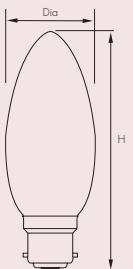

- 1000 hour life
- Plain envelope
- Clear or Opal finish
- BC-B22d, ES-E27, SBC-B15d or SES-E14 cap
- Internally fused for safety

114

Order Code	Watts (W)	Volts (V)	Finish	Cap	Dia (mm)	H (mm)	Order Qty
Single Carton							
CAN15CBC	15	240	Clear	BC-B22d	35	90	100
CAN15CSBC	15	240	Clear	SBC-B15d	35	97	100
CAN25CBC	25	240	Clear	BC-B22d	35	90	100
CAN25CES	25	240	Clear	ES-E27	35	90	100
CAN25CSBC	25	240	Clear	SBC-B15d	35	97	100
CAN25CSSES	25	240	Clear	SES-E14	35	98	100
CAN25OBC	25	240	Opal	BC-B22d	35	90	100
CAN25OES	25	240	Opal	ES-E27	35	90	100
CAN25OSBC	25	240	Opal	SBC-B15d	35	97	100
CAN25OSES	25	240	Opal	SES-E14	35	98	100
CAN40CBC	40	240	Clear	BC-B22d	35	90	100
CAN40CES	40	240	Clear	ES-E27	35	90	100
CAN40CSBC	40	240	Clear	SBC-B15d	35	97	100
CAN40CSSES	40	240	Clear	SES-E14	35	98	100
CAN40OBC	40	240	Opal	BC-B22d	35	90	100
CAN40OES	40	240	Opal	ES-E27	35	90	100
CAN40OSBC	40	240	Opal	SBC-B15d	35	97	100
CAN40OSES	40	240	Opal	SES-E14	35	98	100
CAN60CBC*	60	240	Clear	BC-B22d	35	90	100
CAN60CES*	60	240	Clear	ES-E27	35	90	100
CAN60CSBC*	60	240	Clear	SBC-B15d	35	97	100
CAN60CSSES*	60	240	Clear	SES-E14	35	98	100
CAN60OBC*	60	240	Opal	BC-B22d	35	90	100
CAN60OES*	60	240	Opal	ES-E27	35	90	100
CAN60OSBC*	60	240	Opal	SBC-B15d	35	97	100
CAN60OSES*	60	240	Opal	SES-E14	35	98	100

* = Cap down operating position only

For coloured options, see the Charmlight Candle Range on page 105

DIMENSIONS

Decorative