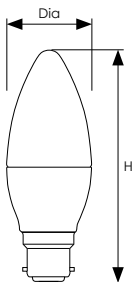

LED Candle Thermal Plastic

LED candle replacement lamp. Lightweight thermal plastic heat dissipating body and opal lens. True retrofit replacements for incandescent lamps.

- Exact equivalent brightness for regular 40W incandescent candle lamps
- 15,000 hour life
- 7,500 switching cycles
- 2700K warm white, 4000K cool white or 6500K daylight colour options
- Colour rendering index Ra≥80
- BC-B22d , SBC-B15d, ES-E27 or SES-E14 caps
- Opal finish
- Not suitable for dimming
- For indoor use only

Product Code	Watts (W)	Volts (V)	Cap	Colour Appearance	Colour Temp (K)	Total Lumens (lm)	Incandescent Equivalent (W)	Dimensions (mm)		Energy Rating	Order Qty
								Dia	H		
Single Carton											
4658	5.5	240	BC-B22d	Warm White	2700	470	40	37	100	A+	10
4665	5.5	240	SBC-B15d	Warm White	2700	470	40	37	105	A+	10
4672	5.5	240	ES-E27	Warm White	2700	470	40	37	100	A+	10
4689	5.5	240	SES-E14	Warm White	2700	470	40	37	105	A+	10
6195	5.5	240	BC-B22d	Cool White	4000	470	40	37	100	A+	10
6201	5.5	240	ES-E27	Cool White	4000	470	40	37	100	A+	10
6218	5.5	240	SES-E14	Cool White	4000	470	40	37	105	A+	10
4696	5.5	240	BC-B22d	Daylight	6500	470	40	37	100	A+	10
4702	5.5	240	ES-E27	Daylight	6500	470	40	37	100	A+	10
4719	5.5	240	SES-E14	Daylight	6500	470	40	37	105	A+	10