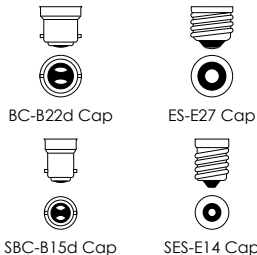

LED Candle Thermal Plastic

LED candle replacement lamp. Lightweight thermal plastic heat dissipating body and opal lens. True retrofit replacements for incandescent lamps.

- Exact equivalent brightness for regular 40W incandescent candle lamps
- 15,000 hour life
- 7,500 switching cycles
- 2700K warm white, 4000K cool white or 6500K daylight colour options
- Colour rendering index Ra≥80
- BC-B22d , SBC-B15d, ES-E27 or SES-E14 caps
- Opal finish
- Not suitable for dimming
- For indoor use only

Product Code	Watts (W)	Volts (V)	Cap	Colour Appearance	Colour Temp (K)	Total Lumens (lm)	Incandescent Equivalent (W)	Dimensions (mm)		Energy Rating	Order Qty
								Dia	H		
Single Carton											
4658	5.5	240	BC-B22d	Warm White	2700	470	40	37	100	A+	10
4665	5.5	240	SBC-B15d	Warm White	2700	470	40	37	105	A+	10
4672	5.5	240	ES-E27	Warm White	2700	470	40	37	100	A+	10
4689	5.5	240	SES-E14	Warm White	2700	470	40	37	105	A+	10
6195	5.5	240	BC-B22d	Cool White	4000	470	40	37	100	A+	10
6201	5.5	240	ES-E27	Cool White	4000	470	40	37	100	A+	10
6218	5.5	240	SES-E14	Cool White	4000	470	40	37	105	A+	10
4696	5.5	240	BC-B22d	Daylight	6500	470	40	37	100	A+	10
4702	5.5	240	ES-E27	Daylight	6500	470	40	37	100	A+	10
4719	5.5	240	SES-E14	Daylight	6500	470	40	37	105	A+	10