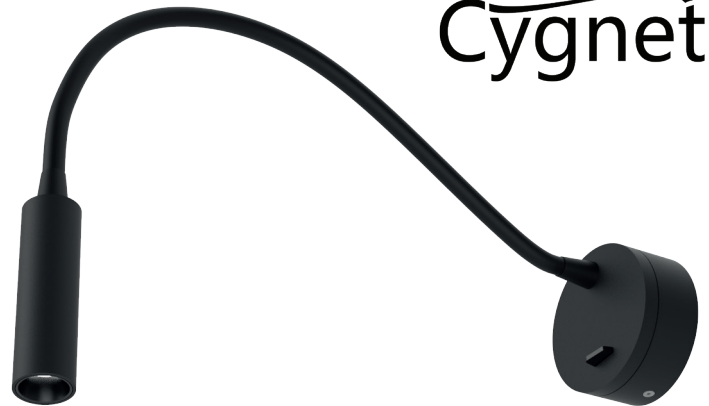

AWLG030BK/**

2W Carbon Black Wall Mounted Adjustable Neck LED Reading Light

Cygnnet

PRODUCT FEATURES

- Flexible Black Silicone Arm
- Deep Recessed, Low Glare LED
- Matt Black Baffle
- Powdercoated Carbon Black Body
- Striking Contrasting Low Profile Switch
- Precision CNC Milled Base and Head
- Available in Carbon Black* or Polar White*

TECHNICAL SPECIFICATIONS

PRODUCT CODE	AWLG030BK/30	AWLG030BK/40
Useful Luminous Flux (LM)	140LM	170LM
CCT (Kelvin)	3000K	4000K
Beam Angle (°)	36°	36°
SDCM	<6	<6
CRI	>80	>80
Peak Intensity	320cd	407cd
Operating Voltage (V)	100-240VAC	100-240VAC
Operating Current (A)	0.1A	0.1A
Output Voltage DC (V)	2.87V	2.87V
Output Current (A max)	0.7A	0.7A
Max Output Power (W)	2W	2W
Class	I	I
Body Material	Aluminium	Aluminium
Frame Colour	Carbon Black	Carbon Black
Switching Cycles	<100,000	<100,000
Ingress Protection	IP20	IP20
Ambient Operating Temperature (°C)	-20°C ~ +50°C	-20°C ~ +50°C
Input Frequency (Hz)	50/60Hz	50/60Hz
Guarantee	3 years	3 years
Life Time (L70 B50)	50,000H	50,000H

*Sold Separately