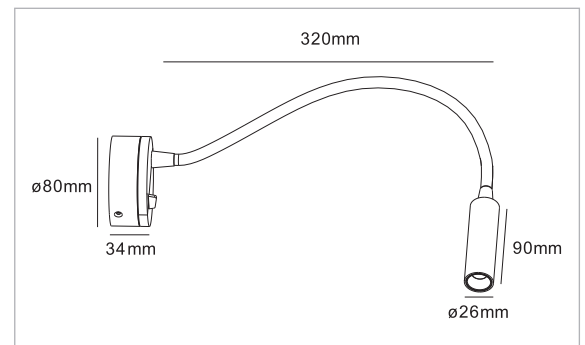

AWLG030BK/**

2W Carbon Black Wall Mounted Adjustable Neck LED Reading Light

Cygnnet

PRODUCT FEATURES

- Flexible Black Silicone Arm
- Deep Recessed, Low Glare LED
- Matt Black Baffle
- Powdercoated Carbon Black Body
- Striking Contrasting Low Profile Switch
- Precision CNC Milled Base and Head
- Available in Carbon Black* or Polar White*

TECHNICAL SPECIFICATIONS

PRODUCT CODE	AWLG030BK/30	AWLG030BK/40
Useful Luminous Flux (LM)	140LM	170LM
CCT (Kelvin)	3000K	4000K
Beam Angle (°)	36°	36°
SDCM	<6	<6
CRI	>80	>80
Peak Intensity	320cd	407cd
Operating Voltage (V)	100-240VAC	100-240VAC
Operating Current (A)	0.1A	0.1A
Output Voltage DC (V)	2.87V	2.87V
Output Current (A max)	0.7A	0.7A
Max Output Power (W)	2W	2W
Class	I	I
Body Material	Aluminium	Aluminium
Frame Colour	Carbon Black	Carbon Black
Switching Cycles	<100,000	<100,000
Ingress Protection	IP20	IP20
Ambient Operating Temperature (°C)	-20°C ~ +50°C	-20°C ~ +50°C
Input Frequency (Hz)	50/60Hz	50/60Hz
Guarantee	3 years	3 years
Life Time (L70 B50)	50,000H	50,000H