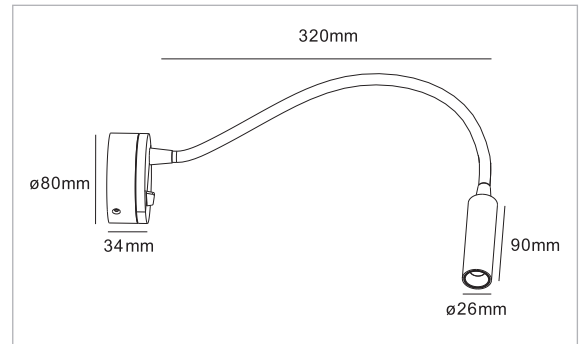

AWLG030WH/**

2W Polar White Wall Mounted Adjustable Neck LED Reading Light

Cygnnet

PRODUCT FEATURES

- Flexible Matt White Silicone Arm
- Deep Recessed, Low Glare LED
- Matt Black Baffle
- Powdercoated Polar White Body
- Striking Contrasting Low Profile Switch
- Precision CNC Milled Base and Head
- Available in Carbon Black* or Polar White*

TECHNICAL SPECIFICATIONS

PRODUCT CODE	AWLG030WH/30	AWLG030WH/40
Useful Luminous Flux (LM)	140LM	170LM
CCT (Kelvin)	3000K	4000K
Beam Angle (°)	36°	36°
SDCM	<6	<6
CRI	>80	>80
Peak Intensity	320cd	407cd
Operating Voltage (V)	100-240VAC	100-240VAC
Operating Current (A)	0.1A	0.1A
Output Voltage DC (V)	2.87V	2.87V
Output Current (A max)	0.7A	0.7A
Max Output Power (W)	2W	2W
Class	I	I
Body Material	Aluminium	Aluminium
Frame Colour	Polar White	Polar White
Switching Cycles	<100,000	<100,000
Ingress Protection	IP20	IP20
Ambient Operating Temperature (°C)	-20°C ~ +50°C	-20°C ~ +50°C
Input Frequency (Hz)	50/60Hz	50/60Hz
Guarantee	3 years	3 years
Life Time (L70 B50)	50,000H	50,000H