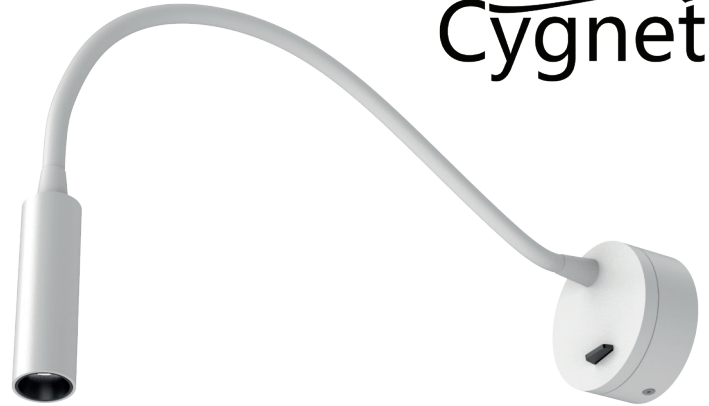

AWLG030WH/**

2W Polar White Wall Mounted Adjustable Neck LED Reading Light

Cygnnet

PRODUCT FEATURES

- Flexible Matt White Silicone Arm
- Deep Recessed, Low Glare LED
- Matt Black Baffle
- Powdercoated Polar White Body
- Striking Contrasting Low Profile Switch
- Precision CNC Milled Base and Head
- Available in Carbon Black* or Polar White*

TECHNICAL SPECIFICATIONS

PRODUCT CODE	AWLG030WH/30	AWLG030WH/40
Useful Luminous Flux (LM)	140LM	170LM
CCT (Kelvin)	3000K	4000K
Beam Angle (°)	36°	36°
SDCM	<6	<6
CRI	>80	>80
Peak Intensity	320cd	407cd
Operating Voltage (V)	100-240VAC	100-240VAC
Operating Current (A)	0.1A	0.1A
Output Voltage DC (V)	2.87V	2.87V
Output Current (A max)	0.7A	0.7A
Max Output Power (W)	2W	2W
Class	I	I
Body Material	Aluminium	Aluminium
Frame Colour	Polar White	Polar White
Switching Cycles	<100,000	<100,000
Ingress Protection	IP20	IP20
Ambient Operating Temperature (°C)	-20°C ~ +50°C	-20°C ~ +50°C
Input Frequency (Hz)	50/60Hz	50/60Hz
Guarantee	3 years	3 years
Life Time (L70 B50)	50,000H	50,000H

*Sold Separately