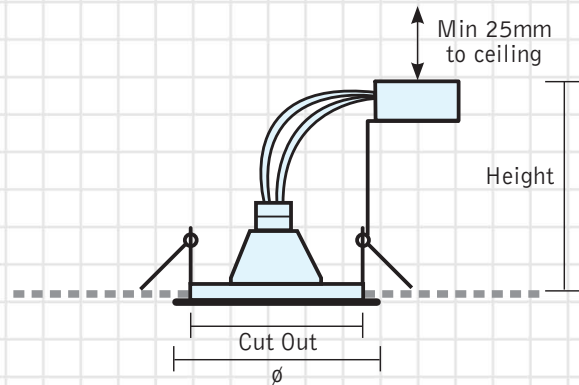

RED ARROW
ELECTRICAL DISTRIBUTION

Downlights – Pressed Steel

RGFS

RGGC

- Lamp:** Max 50w
- Material:** Pressed Steel
- Finishes:** Chrome / Satin Chrome / White / Brass
- IP Rating:** IP20

Related Products:

MODEL	LAMP	VOLTAGE	FIXED / TILT	FINISH	DIMENSIONS (MM)		
					ø	CUT OUT	HEIGHT
RGFB	GU10	240V	Fixed	Brass	80	70	110
RGFC	GU10	240V	Fixed	Chrome	80	70	110
RGFS	GU10	240V	Fixed	Satin Chrome	80	70	110
RGFW	GU10	240V	Fixed	White	80	70	110
RGGB	GU10	240V	Tilt	Brass	95	80	100
RGGC	GU10	240V	Tilt	Chrome	95	80	100
RGGS	GU10	240V	Tilt	Satin Chrome	95	80	100
RGGW	GU10	240V	Tilt	White	95	80	100
RLFB	GX5.3	12V	Fixed	Brass	80	70	110
RLFC	GX5.3	12V	Fixed	Chrome	80	70	110
RLFS	GX5.3	12V	Fixed	Satin Chrome	80	70	110
RLFW	GX5.3	12V	Fixed	White	80	70	110
RLGB	GX5.3	12V	Tilt	Brass	95	80	100
RLGC	GX5.3	12V	Tilt	Chrome	95	80	100
RLGS	GX5.3	12V	Tilt	Satin Chrome	95	80	100
RLGW	GX5.3	12V	Tilt	White	95	80	100