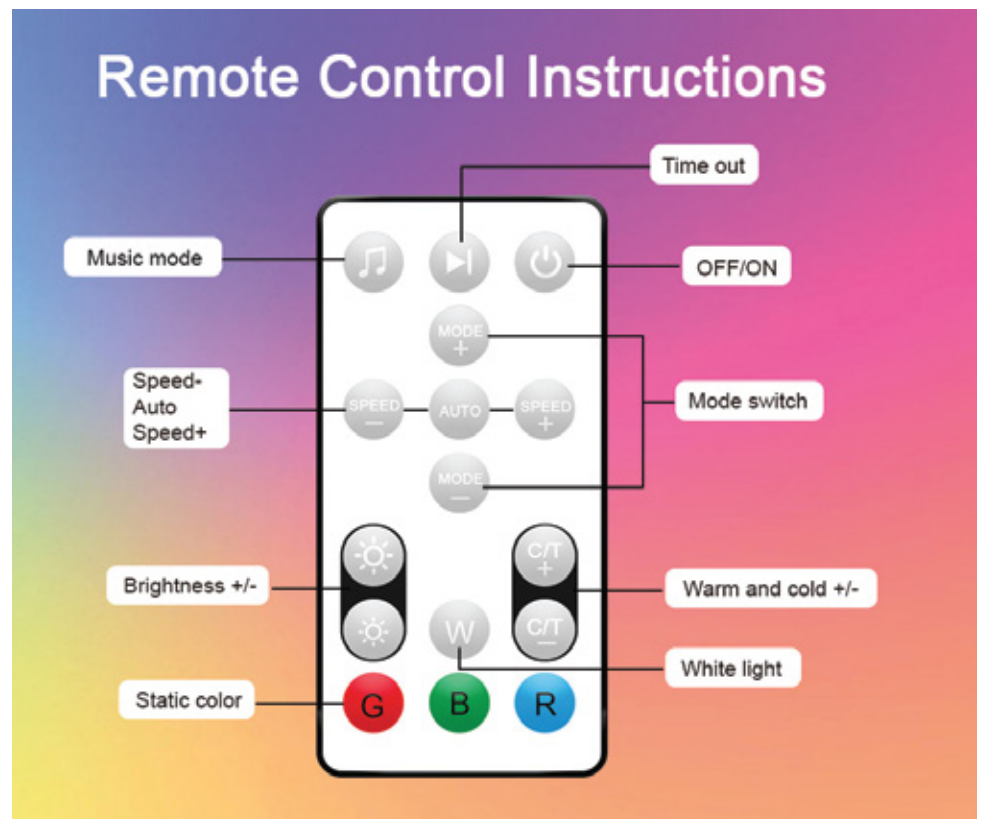

ENER-J®

Smart Home Living

Smart Tunnel Mirror

IP44

40W

182 Leds

RGB+CCT

APP
Control

Features

- **UNIQUE DESIGN** : Adorable 3D mirror tunnel light with fantastic LED illumination. This LED light decoration adds vitality to your bedside table, creating a warm atmosphere in your space. The light can be adjusted to 358 different magical atmospheric effects.
- **RGB Color Changing Lights** : Both static and dynamic lighting effects are suitable for any indoor occasion, whether it's adding vibrancy to a romantic dinner or enhancing a casual gathering. Additionally, it's smart enough to remember the last setting even after being shut down.
- **Easy to use and install** : The tunnel mirror light comes with a power supply. The hanging hole design at the back of the mirror tunnel light allows you to easily hang it on the wall or on your son's sensory wall. Lighting effects are controlled through a remote control.
- **Sensory Infinity Lights** : Our premium sensory lights create the captivating infinity illusion of tunnel lights. It can create a striking illusion. At the same time, when the LED light is off, it is a mirror.
- **Wide Application** : This sensory infinity mirror light is suitable for a kid's room, sensory room, bedroom, wedding, holiday, party, birthday, Christmas, New Year or other occasions.

Technical Parameters

Model No.	DTA-20
Light Source	LED Strip
Led qty	182leds
Voltage	220V 50Hz
Mirror Rated Power	40W
Material	Stainless steel+tempered glass
Product Size	500*500*60mm
Waterproof level	IP44
Square frame Colour	Black
Colour	RGB+CCT
Installation Method	Mounting
Controll method	Remote control + ENERJ app
Products with Uk Plug Adapter	power for plug 12V 3.5A

Package include:

- Mirror*1
- UK Plug Adapter*1
- User Manual*1
- Hanging Board*1
- Touch Remote*1
- Screw bag*1
- (include 4 brackets, 4 screws, 4 anchors)

Stuck? Confused?

Contact our Technical Support team on: