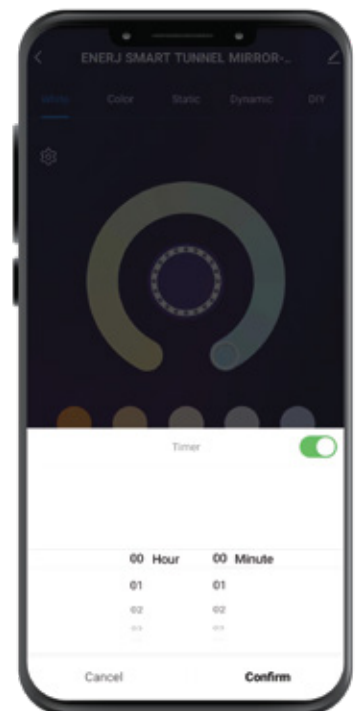

ENER-J®

Smart Home Living

Smart Tunnel Mirror

IP44

40W

182 Leds

RGB+CCT

APP
Control

Features

- **UNIQUE DESIGN** : Adorable 3D mirror tunnel light with fantastic LED illumination. This LED light decoration adds vitality to your bedside table, creating a warm atmosphere in your space. The light can be adjusted to 358 different magical atmospheric effects.
- **RGB Color Changing Lights** : Both static and dynamic lighting effects are suitable for any indoor occasion, whether it's adding vibrancy to a romantic dinner or enhancing a casual gathering. Additionally, it's smart enough to remember the last setting even after being shut down.
- **Easy to use and install** : The tunnel mirror light comes with a power supply. The hanging hole design at the back of the mirror tunnel light allows you to easily hang it on the wall or on your son's sensory wall. Lighting effects are controlled through a remote control.
- **Sensory Infinity Lights** : Our premium sensory lights create the captivating infinity illusion of tunnel lights. It can create a striking illusion. At the same time, when the LED light is off, it is a mirror.
- **Wide Application** : This sensory infinity mirror light is suitable for a kid's room, sensory room, bedroom, wedding, holiday, party, birthday, Christmas, New Year or other occasions.

Technical Parameters

Model No.	DTA-20
Light Source	LED Strip
Led qty	182leds
Voltage	220V 50Hz
Mirror Rated Power	40W
Material	Stainless steel+tempered glass
Product Size	500*500*60mm
Waterproof level	IP44
Square frame Colour	Black
Colour	RGB+CCT
Installation Method	Mounting
Controll method	Remote control + ENERJ app
Products with Uk Plug Adapter	power for plug 12V 3.5A

Package include:

- Mirror*1
- UK Plug Adapter*1
- User Manual*1
- Hanging Board*1
- Touch Remote*1
- Screw bag*1
- (include 4 brackets, 4 screws, 4 anchors)

Stuck? Confused?

Contact our Technical Support team on: