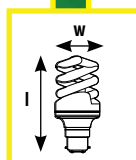

HELIX DAYLIGHT

DESCRIPTION

Helix Daylite lamps are ideal for bathrooms, kitchens and areas where detailed activities such as sewing, reading, repair or manufacture are undertaken. Good daylight output makes this lamp a perfect display enhancing lamp. This type of lamp is frequently used to enhance a working environment or area. Good colour retention ensures colours are seen in the best 'light'. Available in a range of sizes to fit most applications. Colour temperature 6400K daylight white.

TECHNICAL SPECIFICATION

PRODUCT CODE	POWER (W)	EQUIVALENT W GLS	VOLTAGE (V)	CAP TYPE	OUTER BOX WEIGHT (kg)	OUTER BOX DIMENSIONS (cm)	LAMP LENGTH (mm)	LAMP WIDTH (mm)
HELIX/7W/BC/64	7	35	240	BC	3.9	41 x 21 x 15	106	30
HELIX/9W/BC/64	9	45	240	BC	4	41 x 21 x 15	108	30
HELIX/11W/BC/64	11	60	240	BC	5	57 x 28.5 x 17.5	101	49
HELIX/18W/ES/64	18	100	240	ES	6.6	57 x 28.5 x 17.5	121	49
HELIX/25W/BC/640	25	125	240	BC	8	68 x 34 x 21	151	60
HELIX/25W/ES/640	25	125	240	ES	8	68 x 34 x 21	151	60
HELIX/30W/BC/640	30	150	240	BC	8.7	71 x 34 x 21	158	60
HELIX/30W/ES/640	30	150	240	ES	8.7	71 x 34 x 21	158	60
110V DAYLIGHT HELIX LAMPS								
HELIX/18W/110/BC	18	100	110	BC	6.6	57 x 28.5 x 17.5	121	49
HELIX/18W/110/ES	18	100	110	ES	6.6	57 x 28.5 x 17.5	121	49
HELIX/25W/ES/110	25	125	110	ES	8	68 x 34 x 21	151	60