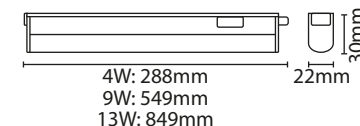

5 Year Warranty

Colour Temp. Selectable

Mains cable, 30cm link lead and fixing clips supplied

**Eterna**  
Everyday Lighting For Professionals

**COLOUR SELECTABLE LED LINKABLE LINEAR UNDER-CABINET STRIP LIGHT**

- Superb light output and distribution, with opal diffuser for a soft effect - perfect for task lighting
- Easily select between warm white, cool white or day light via a simple switch to suit the application or preference
- Link a maximum of 12 fittings end-to-end for a continuous line, or space apart with the 30cm link lead (included)
- Safe and simple connectivity thanks to the dual polarity of the 2 pins at each end
- Simple rocker switch for local on/off control
- Fitting comes with a 1.8m mains lead, 30cm link lead, and integral plug & sockets for simple and easy connection (no driver required)
- Slimline design for unobtrusive installation under cabinets. Ideal for kitchens
- Additional 50cm link lead accessory: product code: LINKL05
- BS EN 60598

Code	Wattage	Colour Temp.	Lumens	Avg. Rated Life (Hrs)	IP Rating	MOM / OPQ
LINKCS4	4W	3000K	380 lm	25,000 hrs	IP20	1 / 10
		4200K	385 lm			
		6500K	390 lm			
LINKCS9	9W	3000K	896 lm	25,000 hrs	IP20	1 / 10
		4200K	901 lm			
		6500K	905 lm			
LINKCS13	13W	3000K	1264 lm	25,000 hrs	IP20	1 / 10
		4200K	1280 lm			
		6500K	1295 lm			
LINKL05	Optional 50cm link lead					1 / 5