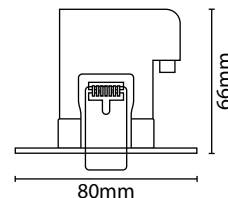

Polished Chrome

Brushed Nickel

White

Eterna[®]
Everyday Lighting For Professionals

5W FIRE RATED IP65 LED DOWNLIGHT

Compact and convenient design with high quality loop in, loop out terminal block

- Fire Rated - individually tested within 30, 60 and 90 minute ceiling constructions
- Foam bezel seals against air permeability
- Compact and convenient design
- 40° beam angle • Push terminals
- Loop-in Loop-out wiring facility

Code	Colour	Wattage	Colour Temp.	Lumens	Avg. Rated Life (Hrs)	IP Rating	Hole Cut Out Size	MOM / OPQ
KFIRE4CR	Polished Chrome	5W	4000K	515 lm	25,000 hrs	IP65 (front) IP20 (rear)	65mm	1 / 20
KFIRE4SN	Brushed Nickel							
KFIRE4WH	White							

PLEASE NOTE:
Due to the huge variety of dimmers in the market, dimming performance with all types cannot be guaranteed, compatibility should be tested before installation.

LED LAMP SPECIFICATIONS:

Luminaire lumens (with diffuser)	515 lm
Lumens from chip (no diffuser)	600 lm
Useful lumens	420 lm
Rated Wattage	5W
Rated luminous flux	420 lm
Nominal life time of the lamp	25,000 hrs
Colour temperature	4000K
Number of switching cycles before premature lamp failure	12,500
Warm-up time up to 60% of the full light output	Instant Full Light
Dimmable	Yes
Nominal beam angle	40°
Rated power	5W
Rated lamp lifetime	25,000 hrs
Lamp power factor	0.8
Lumen maintenance factor at end of nominal life	70%
Starting time	<0.5s
Colour rendering	80
Colour consistency	Within a six step Macadam ellipse
Rated peak intensity	649cd
Rated beam angle	40°
Voltage / Frequency	240V~50Hz
Lumen efficacy: 103 lm / W	
Earthed	