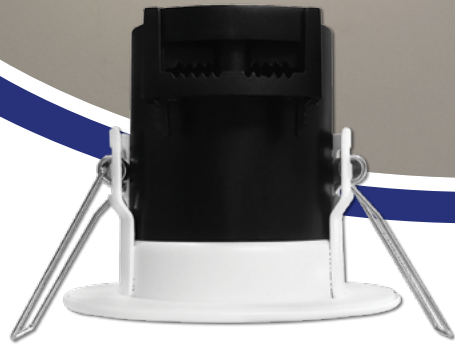

Polished Chrome

Brushed Nickel

White

Eterna[®]
Everyday Lighting For Professionals

5W FIRE RATED IP65 LED DOWNLIGHT

Compact and convenient design with high quality loop in, loop out terminal block

- Fire Rated - individually tested within 30, 60 and 90 minute ceiling constructions
- Foam bezel seals against air permeability
- Compact and convenient design
- 40° beam angle • Push terminals
- Loop-in Loop-out wiring facility

Code	Colour	Wattage	Colour Temp.	Lumens	Avg. Rated Life (Hrs)	IP Rating	Hole Cut Out Size	MOM / OPQ
KFIRE4CR	Polished Chrome	5W	4000K	515 lm	25,000 hrs	IP65 (front) IP20 (rear)	65mm	1 / 20
KFIRE4SN	Brushed Nickel							
KFIRE4WH	White							