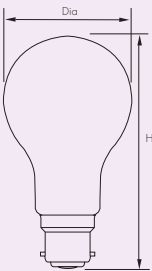

* See page 16 for energy saving **LED**

* See page 38 for **CFL** low energy version

* See page 30 for energy saving **Halogen**

92

Order Code	Watts (W)	Volts (V)	Finish	Cap	Dia (mm)	H (mm)	Order Qty
Single Carton							
25CBC	25	240	Clear	BC-B22d	50	91	120
40CBC	40	240	Clear	BC-B22d	50	91	120
40CES	40	240	Clear	ESE27	50	91	120
60CBC	60	240	Clear	BC-B22d	50	91	120
60CES	60	240	Clear	ESE27	50	91	120

DIMENSIONS

BC-B22d cap

ES-E27 cap