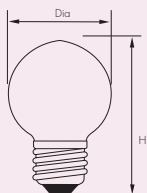

* = Cap down operating position only

ROUND 45MM

Blue

Green

Harlequin Red

Harlequin Yellow

Order Code	Watts (W)	Volts (V)	Finish	Cap	Dia (mm)	H (mm)	Order Qty
Twin Blister Pack							
BPROU25CBC-2BL	25	240	Clear	BC-B22d	45	70	20
BPROU25CES-2BL	25	240	Clear	ES-E27	45	72	20
BPROU25CSBC-2BL	25	240	Clear	SBC-B15d	45	72	20
BPROU25CSES-2BL	25	240	Clear	SES-E14	45	72	20
BPROU40CBC-2BL	40	240	Clear	BC-B22d	45	70	20
BPROU40CES-2BL	40	240	Clear	ES-E27	45	72	20
BPROU40CSBC-2BL	40	240	Clear	SBC-B15d	45	72	20
BPROU40CSES-2BL	40	240	Clear	SES-E14	45	72	20
BPROU60CBC-2BL*	60	240	Clear	BC-B22d	45	70	20
BPROU60CES-2BL*	60	240	Clear	ES-E27	45	72	20
BPROU60CSBC-2BL*	60	240	Clear	SBC-B15d	45	72	20
BPROU60CSES-2BL*	60	240	Clear	SES-E14	45	72	20

* = Cap down operating position only

Decorative

ROUND 45MM

122

Order Code	Watts (W)	Volts (V)	Finish	Cap	Dia (mm)	H (mm)	Order Qty
Colourglazed - Solid Colour							
Single Carton							
ROU15ABC-GLZ**	15	240	Amber	BC-B22d	45	70	100
ROU15BBC-GLZ**	15	240	Blue	BC-B22d	45	70	100
ROU15GBC-GLZ**	15	240	Green	BC-B22d	45	70	100
ROU15PIBC-GLZ**	15	240	Pink	BC-B22d	45	70	100
ROU15RBC-GLZ**	15	240	Red	BC-B22d	45	70	100
ROU15YBC-GLZ**	15	240	Yellow	BC-B22d	45	70	100
ROU15CBC-GLZ**	15	240	Clear	BC-B22d	45	70	100
ROU25ABC	25	240	Amber	BC-B22d	45	70	100
ROU25BBC	25	240	Blue	BC-B22d	45	70	100
ROU25GBC	25	240	Green	BC-B22d	45	70	100
ROU25PIBC	25	240	Pink	BC-B22d	45	70	100
ROU25RBC	25	240	Red	BC-B22d	45	70	100
ROU25YBC	25	240	Yellow	BC-B22d	45	70	100
Harlequin - Translucent Colour							
Single Carton							
ROU25HARABC	25	240	Amber	BC-B22d	45	70	100
ROU25HARBBC	25	240	Blue	BC-B22d	45	70	100
ROU25HARGBC	25	240	Green	BC-B22d	45	70	100
ROU25HARRBC	25	240	Red	BC-B22d	45	70	100
ROU25HARYBC	25	240	Yellow	BC-B22d	45	70	100

** Suitable for outdoor use

For pastel coloured options, see the Charmlight Round Range on page 118

DIMENSIONS

BC-B22d cap

ES-E27 cap

SBC-B15d cap

SES-E14 cap

Decorative