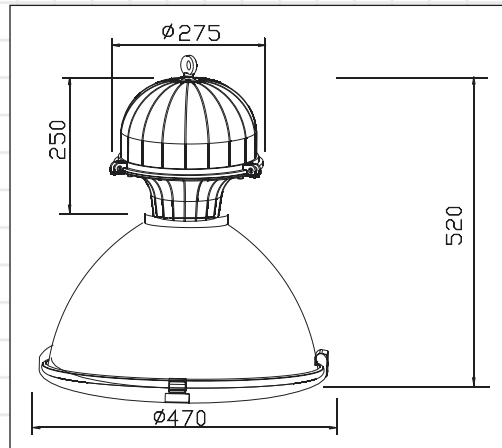

Lamp Type Metal Halide - E40 Cap
Input voltage 240V / 50Hz
Power 250w or 400w
Material Aluminium
IP Rating IP55
Dimensions
Gear Box Ø275 x H250mm
Reflector Ø470 x H270mm

Products:

MODEL	DESCRIPTION
HBM250	250w Metal Halide Gear Box
HBM400	400w Metal Halide Gear Box
HBAR	High Bay Aluminium Reflector
HBGC	High Bay Glass Lens