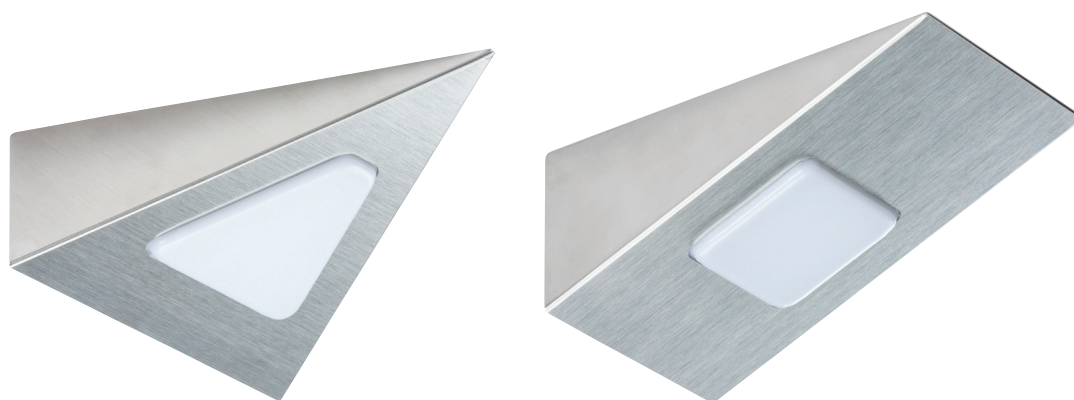

12V DC 3W LED Cabinet Light

MLA part code	LEDTRI	LEDREC
Description	12V DC 3W LED Triangular Cabinet Light	12V DC 3W LED Rectangular Cabinet Light
Weight (kg)	0.12	0.141
Wattage (W)	3	
Total Circuit Wattage (W)	3.1	2.8
Lumens (lm)	95	90
Efficacy (lm/W)	30.6	32.1
CCT	4000K	
Colour Temperature	Cool White	
CRI	87.7	
Overall dimensions (mm)	129 (l) 130(w) 48(h)	141(l) 86(w) 55(h)
Cable length (mm)	1500	
Input voltage	12V	
Construction body	Stainless Steel	
Finish	Satin Chrome	
Diffuser	Opal	
Beam Angle	110°	
IP Rating	IP20	
Life Span (Hrs)	50,000	
Class	Class III	
Origin of Manufacture	China	
Warranty	1 Year	
Quality assurance system	ISO9001	
Declaration of Conformity (held on file)	Yes	
Manufactured in accordance with	BS EN 60598	