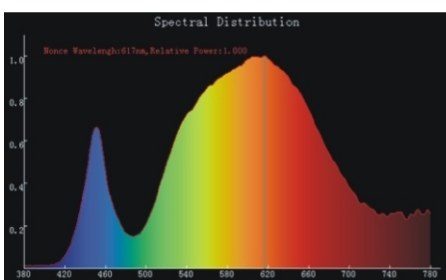

3x3W Power LED Down Light

KDL313LED/830-WHT, KDL313LED/830-SLV
KDL313LED/865-WHT, KDL313LED/865-SLV

Product Code Format:

KDL LED / -
 Number of LEDs Watt of Each LED Colour Temperature Finishing
 Fitting Type

Features:

- High lumen output, true replacement of the 50W halogen Downlight
- Long Life of 30,000 hours, 20 times longer than traditional halogen lamps
- Compact size, with cutout of only 65mm, it directly replaces the existing halogen fitting
- Popular finishing of White and Satin Silver
- Choices of warm white and daylight color temperature
- 1 year manufacturer guarantee available

Specification:

Input Voltage	100-240V AC/50/60Hz		
Power	3x3W (Total 3.9W inc. Driver)		
Output Current	DC 700mA		
Lumen	390lm		
Beam Angle	30° (15° 20° 25° are also available upon request)		
Colour	Warm White (3000K), Day Light (6500K)		
LED Chip	Edison (Other LED Brand, CREE, Luxeon, SSC are also available upon request)		
Average Life	30,000h	Finishing	White, Satin Silver
Ambient Temperature	-20 to +50 Degree Celsius	Qty per Box	1
Cut out	65mm	Qty per Carton	36
Rim	77mm	Carton Gross Weight	23.05kg
Depth	72mm/101mm(With Driver)	Carton Net Weight	11.52kg

CCT: 3000K

CCT: 6000K