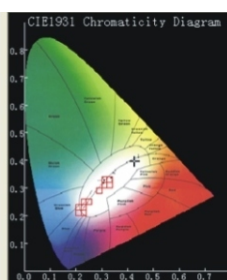

3x3W Power LED Down Light

KDL313LED/830-WHT, KDL313LED/830-SLV
KDL313LED/865-WHT, KDL313LED/865-SLV

Product Code Format:

KDL   LED /   -
Number of LEDs   Watt of Each LED   Colour Temperature   Finishing
Fitting Type

Features:

- High lumen output, true replacement of the 50W halogen Downlight
- Long Life of 30,000 hours, 20 times longer than traditional halogen lamps
- Compact size, with cutout of only 65mm, it directly replaces the existing halogen fitting
- Popular finishing of White and Satin Silver
- Choices of warm white and daylight color temperature
- 1 year manufacturer guarantee available

Specification:

Input Voltage	100-240V AC/50/60Hz		
Power	3x3W (Total 3.9W inc. Driver)		
Output Current	DC 700mA		
Lumen	390lm		
Beam Angle	30° (15° 20° 25° are also available upon request)		
Colour	Warm White (3000K), Day Light (6500K)		
LED Chip	Edison (Other LED Brand, CREE, Luxeon, SSC are also available upon request)		
Average Life	30,000h	Finishing	White, Satin Silver
Ambient Temperature	-20 to +50 Degree Celsius	Qty per Box	1
Cut out	65mm	Qty per Carton	36
Rim	77mm	Carton Gross Weight	23.05kg
Depth	72mm/101mm(With Driver)	Carton Net Weight	11.52kg

CCT: 6000K