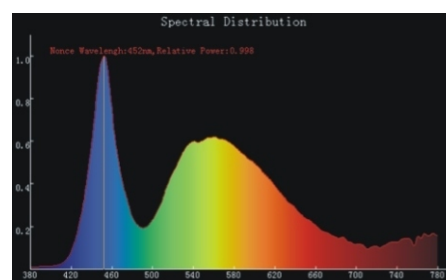

3x3W Power LED Down Light

KDL313LED/830-WHT, KDL313LED/830-SLV
KDL313LED/865-WHT, KDL313LED/865-SLV

Product Code Format:

KDL LED / -
 Number of LEDs Watt of Each LED Colour Temperature Finishing
 Fitting Type

Features:

- High lumen output, true replacement of the 50W halogen Downlight
- Long Life of 30,000 hours, 20 times longer than traditional halogen lamps
- Compact size, with cutout of only 65mm, it directly replaces the existing halogen fitting
- Popular finishing of White and Satin Silver
- Choices of warm white and daylight color temperature
- 1 year manufacturer guarantee available

Specification:

Input Voltage	100-240V AC/50/60Hz		
Power	3x3W (Total 3.9W inc. Driver)		
Output Current	DC 700mA		
Lumen	390lm		
Beam Angle	30° (15° 20° 25° are also available upon request)		
Colour	Warm White (3000K), Day Light (6500K)		
LED Chip	Edison (Other LED Brand, CREE, Luxeon, SSC are also available upon request)		
Average Life	30,000h	Finishing	White, Satin Silver
Ambient Temperature	-20 to +50 Degree Celsius	Qty per Box	1
Cut out	65mm	Qty per Carton	36
Rim	77mm	Carton Gross Weight	23.05kg
Depth	72mm/101mm(With Driver)	Carton Net Weight	11.52kg

CCT: 3000K

CCT: 6000K