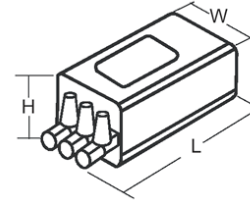

ATEX Approved Ignitor 220/240V ±10% 50/60Hz
Ignitor Code: PXA000255
Electrical Data (Ignitor)

Wattage (W)	600-1000
Timed	N
Ignitor Type	Superimposed
Max Lamp Current (A)	11
Pulse Magnitude (kV)	3.5-5.0
Max. Lead Capacitance (pf)	100
Max Case Temp (°C)	105
Internal Temp (°C)	25

Physical Data (Ignitor)

Dimensions (mm)	L	W	H
	90	49	50
Fixing	M8x10		
Weight (kg)	0.45		

Notes:

Data is based upon tests performed by Venture Lighting in a controlled environment and is representative of relative performance. Actual performance can vary depending on operating conditions. Specifications are subject to change without notice.