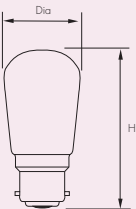

SIGN 28MM

Crompton Sign lamps are vacuum filled and are of rough service construction making them ideal for external use. With the option of Colourglazed or Harlequin finishes. Sign lamps are widely used for decorative applications requiring colour and sparkle.

- 1000 hour life
- Suitable for indoor & outdoor use
- Clear finish, available in 110v
- 7 solid or translucent colour finishes
- BC-B22d, SBC-B15d or SES-E14 cap
- Internally fused for safety

126

Order Code	Watts (W)	Volts (V)	Finish	Cap	Dia (mm)	H (mm)	Order Qty
Clear							
Single Carton							
SIG15CBC110	15	110	Clear	BC-B22d	28	58	50
SIG15CSBC110	15	110	Clear	SBC-B15d	28	62	50
SIG15CBC	15	240	Clear	BC-B22d	28	58	50
SIG15CSBC	15	240	Clear	SBC-B15d	28	62	50
SIG15CSES	15	240	Clear	SES-E14	28	63	50
SIG25CBC	25	240	Clear	BC-B22d	28	58	50
SIG25CSBC	25	240	Clear	SBC-B15d	28	62	50
SIG25CSES	25	240	Clear	SES-E14	28	63	50
Twin Blister Pack							
BPSIG15CBC-2BL	15	240	Clear	BC-B22d	28	58	20
BPSIG15CSBC-2BL	15	240	Clear	SBC-B15d	28	62	20
BPSIG15CSES-2BL	15	240	Clear	SES-E14	28	63	20

DIMENSIONS

BC-B22d cap

SBC-B15d cap

SES-E14 cap

SIGN 28MM

Green

Pink

Red