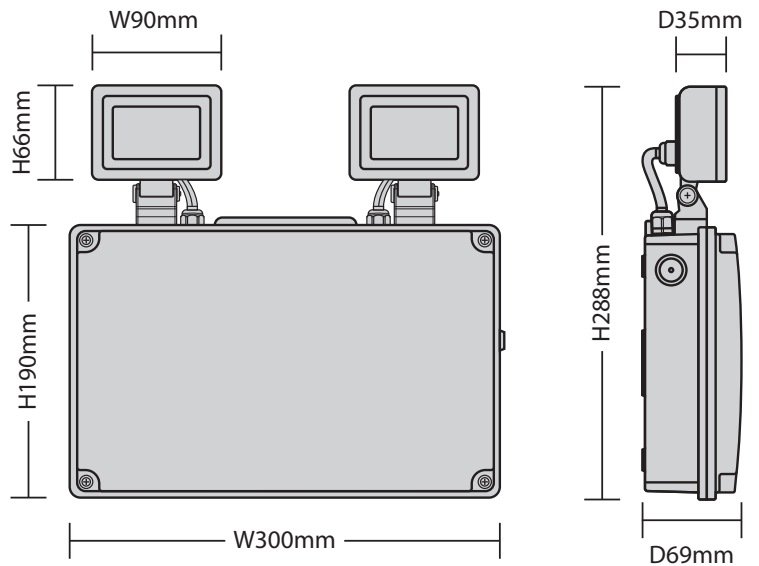

JUNO 65 SITE

110V IP65 EMERGENCY NM TWIN SPOT

JUNO 65 SITE is the ideal solution for adjustable, non-maintained emergency site lighting in any wet or dusty environment. The high light output suits higher mounting applications and where flexibility is a prime consideration.

Features

- Tough IP65 & IK08 construction, ideal for wet or dusty environments
- Fully adjustable LED projector flood heads
- High output, suited to higher mounting positions
- Fast and easy to install

Specification

Material:	Polycarbonate
Colour Temperature:	6500K
Colour Finish:	Yellow 1355C
CRI	Ra>80
LED Lifetime:	L70B50 36,000 Hrs
IP Rating:	IP65
IK Rating:	IK08
Working Temperature:	0°C to 45°C
Emergency Battery Type:	LiFePO4
Electrical Class:	Class: II
Guarantee:	5 Years (batteries 2 years)

Dimensions

Product Code	Description	Wattage	Lumen Output	Net Weight (kg)	Barcode
JUNS/500Y	Juno 65 Site IP65 3 Hour NM Emergency Twin Spot	4W (Charge 2.5W)	500 lm	1.21	5055807624459

www.redarrowelectrical.co.uk