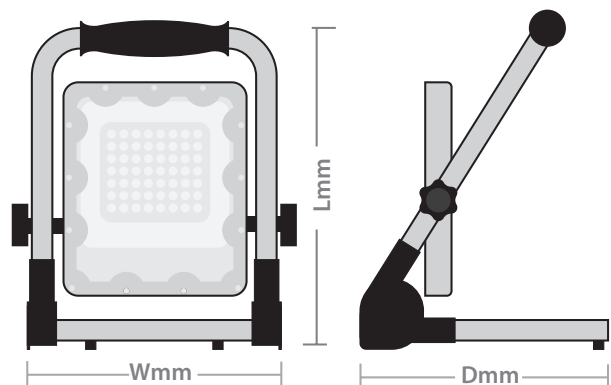

KRYPTON

RECHARGEABLE FLOODLIGHTS

Krypton is a lightweight, portable, rechargeable floodlight with a sleek design. Push button operation features 3 light levels and amber SOS flashing sequence, plus last level memory on/off function.

Features

- Up to 12 hours of light when fully charged
- Choice of 3 light levels - 100%/60%/20%
- Handy amber SOS flashing function
- Fully adjustable stand, folds flat for storage.

Specification

Material:	Body: Die-cast Aluminium Lens: Polycarbonate
Colour Temperature:	6000K
Colour Finish:	Yellow
CRI:	>80
LED Lifetime:	L70B50 30,000 Hrs
Operation Time: (From full charge)	100% - 4Hrs / 60% - 9Hrs / 20% - 12Hrs
Charging Time: (To fully charged)	KRY10 - 2Hrs / KRY20 - 3Hrs / KRY50 - 6Hrs
Charge Cable:	USB Charging cable included
IP Rating:	IP65
IK Rating:	IK08
Battery Type:	Lithium Ion
Working Temperature:	-20°C to 45°C
Guarantee:	3 Years

Dimensions

Product Code	Dimensions
KRY10	L: 269mm, W: 204mm, D: 183mm
KRY20	L: 280mm, W: 218mm, D: 183mm
KRY50	L: 382mm, W: 292mm, D: 215mm

Product Code	Description	Wattage	Lumen Output	Efficacy	Beam Angle	Weight (Kg)	Barcode
KRY10	Krypton Rechargeable Floodlight	10W	600 / 360 / 120 lm	60 lm/W	90°	0.7	5055807622837
KRY20	Krypton Rechargeable Floodlight	20W	1000 / 600 / 200 lm	51 lm/W	90°	0.87	5055807622844
KRY50	Krypton Rechargeable Floodlight	50W	2400 / 1440 / 480 lm	50 lm/W	90°	1.61	5055807622851
KRY/USB	Krypton USB Charging Cable	-	-	-	-	-	-