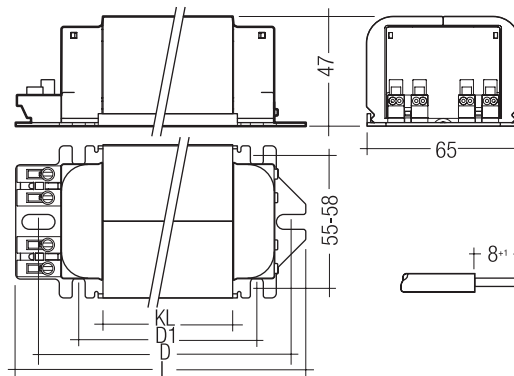

#### Product description

- Magnetic ballast
- For sodium lamps and metal halide lamps
- Chokes with reversible thermal cutout: trigger temperature 155 °C
- Additional types on request

→ For product data sheet go to [www.tridonic.com](http://www.tridonic.com),  
or available on request

#### Technical data

Max. winding temperature tw	130 °C
Push-in terminal	0.5 – 1.5 mm <sup>2</sup>

Lamp matrix, page 8

Compensation matrix, page 23

Suitable ignitors, page 58

Wiring diagrams and installation examples, page 59