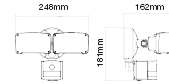

Technical Information

Instant Start: 0-100% in 1t1s	IP Rating: IP20
Watts: 18	Dimmable: No
Lumens: 600	Warranty (Years): 2
Beam Angle: 180	PF: >0.5
Unit Color: White	CRI: >70
Body Type: ABS + Aluminium	Operation Temperature: -25 to +50°c
Long life: 20,000 Hours	Input Power: AC:100-240V,50/60Hz