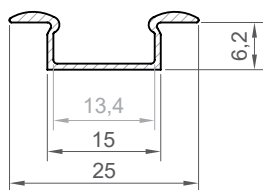

P6-1

PROFILE TYPE	WIDTH OF LED TAPE
recessed	up to 12 mm
VERSIONS	LENGTH
silver anodised	1000 mm
painted in white	2000 mm
painted in black	3000 mm
anthracite grey	4000-6000 mm
raw aluminium	(on demand)
others - on demand	

TECHNICAL DRAWING WITH DIMENSIONS

1:1

INSTALLATION INSTRUCTIONS

ACCESSORIES

DIFFUSERS (CLICK-IN TYPE)

END CAPS

C1 transparent

C1 opal