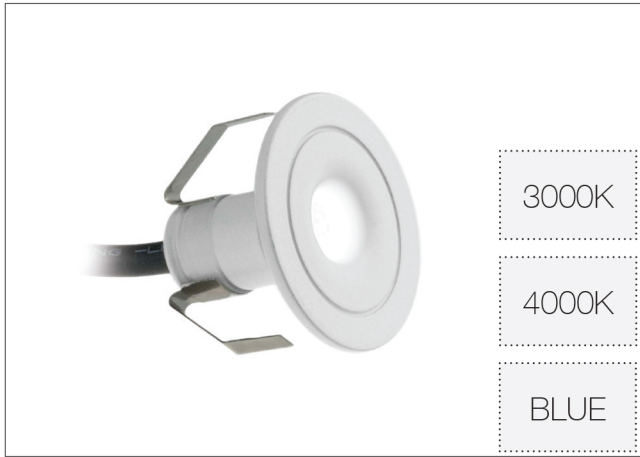

# TECHNICAL DATASHEET

AMKR020WH  
1W 350mA LED Matt White Marker Light

### PRODUCT FEATURES

- Matt White Finish
- Black Baffle
- Glare Reducing Fluted Design
- Ideal for Effect Lighting
- Super Slim
- 2m Pre-Wired Cable
- Suitable for Use in Bathrooms

<b>SERIES WIRING</b> 350mA	<b>3</b> Years Guarantee		

PRODUCT CODE	AMKR020WH/30	AMKR020WH/40	AMKR020WH/BL
Power	1W	1W	1W
Lumens	≤60 lm	≤70 lm	≤25 lm
Colour Temperature	3000K	4000K	BLUE
Beam Angle	50°	50°	50°
CRI	>80	>80	>80
IP	IP44	IP44	IP44
Lifetime (Hours to Im70)	50,000 h	50,000 h	50,000 h
Operating Current	350mA	350mA	350mA
Temperature	-20~+50°C	-20~+50°C	-20~+50°C