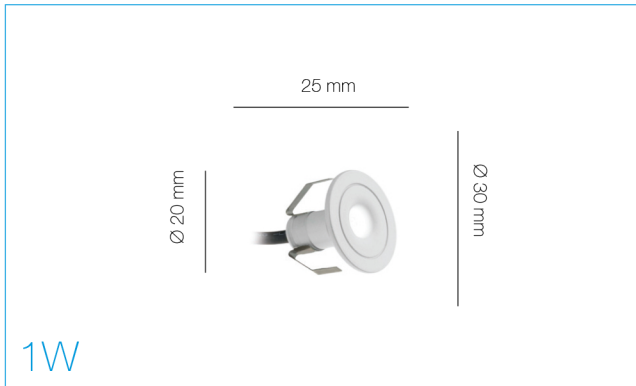

# TECHNICAL DATASHEET

AMKR020WH  
1W 350mA LED Matt White Marker Light

### PRODUCT FEATURES

- Matt White Finish
- Black Baffle
- Glare Reducing Fluted Design
- Ideal for Effect Lighting
- Super Slim
- 2m Pre-Wired Cable
- Suitable for Use in Bathrooms

<b>SERIES WIRING</b> 350mA	<b>3</b> Years Guarantee		

PRODUCT CODE	AMKR020WH/30	AMKR020WH/40	AMKR020WH/BL
Power	1W	1W	1W
Lumens	≤60 lm	≤70 lm	≤25 lm
Colour Temperature	3000K	4000K	BLUE
Beam Angle	50°	50°	50°
CRI	>80	>80	>80
IP	IP44	IP44	IP44
Lifetime (Hours to Im70)	50,000 h	50,000 h	50,000 h
Operating Current	350mA	350mA	350mA
Temperature	-20~+50°C	-20~+50°C	-20~+50°C