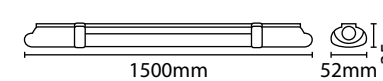

This luminaire contains built-in LED lamps.

The lamps cannot be changed in the luminaire.

874/2012

**EternaEco**  
**LED**  
**3 YEAR**  
Warranty\*

**LED LAMP SPECIFICATIONS:**

Luminaire lumens (with diffuser)	<b>4400 lm</b>
Lumens from chip (no diffuser)	<b>5000 lm</b>
Useful lumens	<b>4300 lm</b>
Rated Wattage	45W
Rated luminous flux	4300 lm
Nominal life time of the lamp	30,000 hrs
Colour temperature	4000K
Number of switching cycles before premature lamp failure	15,000
Warm-up time up to 60% of the full light output	<2s
Dimmable	No
Nominal beam angle	120°
Rated power	45W
Rated lamp lifetime	30,000 hrs
Lamp power factor	>0.9
Lumen maintenance factor at end of nominal life	70%
Starting time	<0.5s
Colour rendering	>80
Colour consistency	Within a six step Macadam ellipse
Rated peak intensity	420cd
Rated beam angle	120°
Voltage / Frequency	240V~50-60Hz

Not suitable for accent lighting

**5FT LED ECONOMY WEATHERPROOF**

- Polycarbonate construction
- Pre-wired with 1.5m cable

• M.O.M: 1 / O.P.Q: 20

Code	Colour	Wattage	Colour Temp.	Luminaire Lumens	Avg. Rated Life (Hrs)	IP Rating	Energy Rating
VECOWP5FT	White	45W	4000K	4400 lm	30,000 hrs	IP65	A+