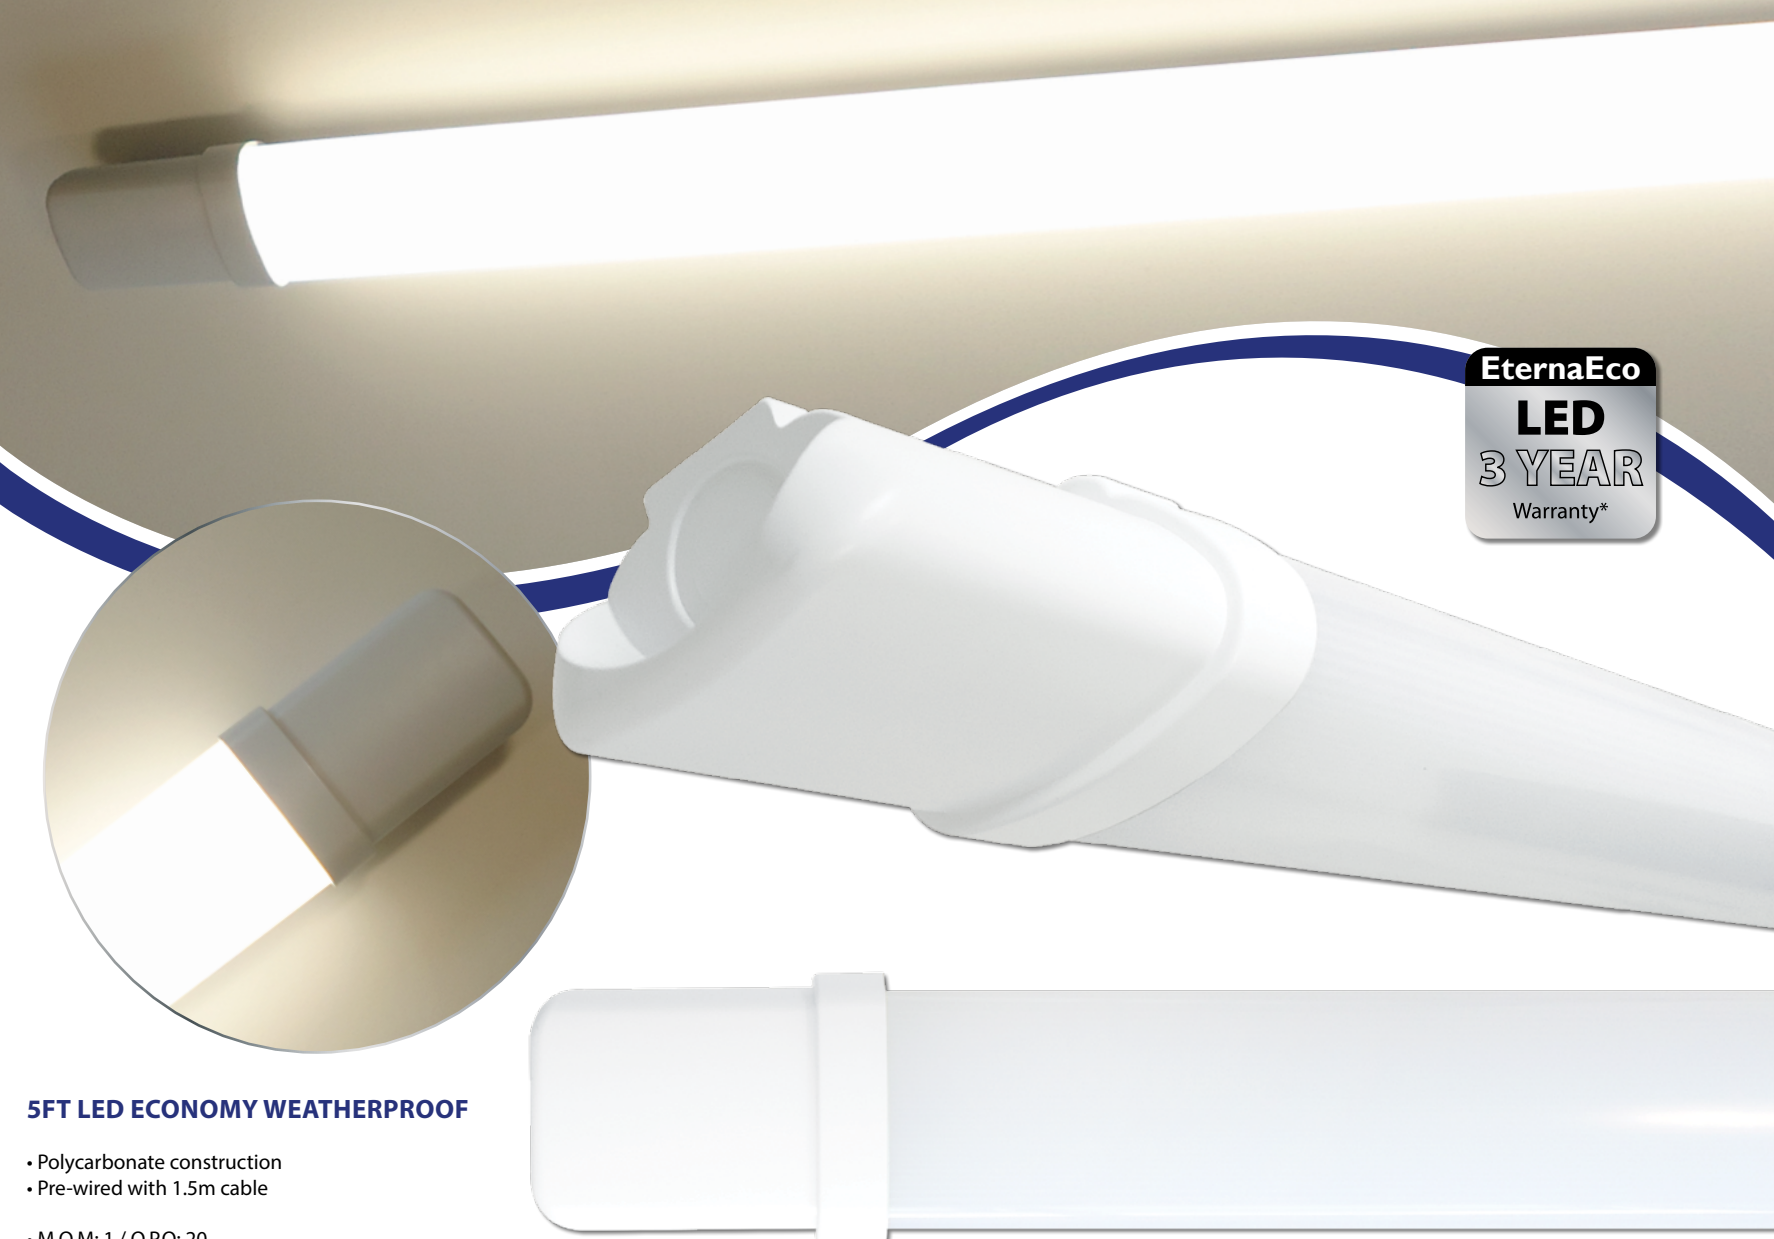

This luminaire contains built-in LED lamps.

The lamps cannot be changed in the luminaire.

874/2012

**EternaEco**  
**LED**  
**3 YEAR**  
Warranty\*

**LED LAMP SPECIFICATIONS:**

Luminaire lumens (with diffuser)	<b>4400 lm</b>
Lumens from chip (no diffuser)	<b>5000 lm</b>
Useful lumens	<b>4300 lm</b>
Rated Wattage	45W
Rated luminous flux	4300 lm
Nominal life time of the lamp	30,000 hrs
Colour temperature	4000K
Number of switching cycles before premature lamp failure	15,000
Warm-up time up to 60% of the full light output	<2s
Dimmable	No
Nominal beam angle	120°
Rated power	45W
Rated lamp lifetime	30,000 hrs
Lamp power factor	>0.9
Lumen maintenance factor at end of nominal life	70%
Starting time	<0.5s
Colour rendering	>80
Colour consistency	Within a six step Macadam ellipse
Rated peak intensity	420cd
Rated beam angle	120°
Voltage / Frequency	240V~50-60Hz

Not suitable for accent lighting

**5FT LED ECONOMY WEATHERPROOF**

- Polycarbonate construction
- Pre-wired with 1.5m cable

• M.O.M: 1 / O.P.Q: 20

Code	Colour	Wattage	Colour Temp.	Luminaire Lumens	Avg. Rated Life (Hrs)	IP Rating	Energy Rating
VECOWP5FT	White	45W	4000K	4400 lm	30,000 hrs	IP65	A+