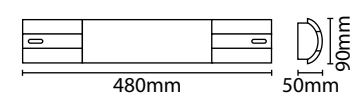

Both shaverlight and non-shaver versions are matching, creating an aesthetically pleasing appearance.