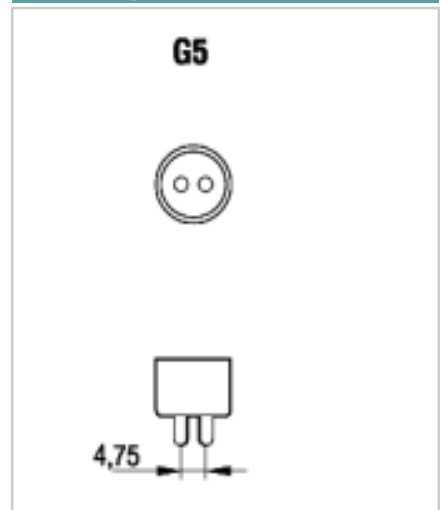

Cap (image)