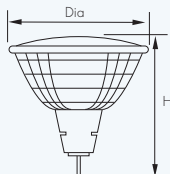

LOW VOLTAGE HALOGEN DICHROIC - STANDARD

Halogen dichroic lamps giving high output illumination, precision distribution and long life.

- UV stop front cover glass
- Long life
- 35mm (MR11) or 50mm (MR16)
- 1A Colour Rendering Index
- Dimmable
- Coolbeam lamp - must be used in open or well ventilated fittings which can dissipate heat emitted from the back of the lamp

* See page 20 for LED low energy versions

* See page 36 for energy saving Halogen

59

Order Code	Watts (W)	Volts (V)	Beam Angle	UK Ref	Cap	Colour Temp (°K)	*Candelas	Average Rated Life (hrs)	Order Qty
35mm (MR11) Single Carton#									
LV3520MS	20	12	20°	M251	GU4	2700	200	4000	20
LV3520MF	20	12	38°	M221	GU4	2700	200	4000	20
LV3535MS	35	12	20°	M266	GU4	2800	450	4000	20
LV3535MF	35	12	38°	M223	GU4	2800	450	4000	20
50mm (MR16) Single Carton#									
LV20M	20	12	38°	M269	GU5.3	3100	700	5000	20
LV35M	35	12	38°	M281	GU5.3	3100	1500	5000	20
LV50MS	50	12	24°	M250	GU5.3	3100	4000	5000	20
LV50MF	50	12	38°	M258	GU5.3	3100	2000	5000	20
LV50N	50	12	10°	M249	GU5.3	3100	10000	5000	20
LV50V	50	12	60°	M280	GU5.3	3100	1050	5000	20
50mm (MR16) Aluminium Coated Single Carton									
LV20MACOAT	20	12	38°	M269	GU5.3	3100	700	5000	20
LV35MACOAT	35	12	38°	M281	GU5.3	3100	1500	5000	20
LV50MACOAT	50	12	38°	M258	GU5.3	3100	2000	5000	20
50mm (MR16) Twin Blister Pack#									
BPLV20MF-2BL	20	12	38°	M269	GU5.3	3100	700	5000	20
BPLV50MF-2BL	50	12	38°	M258	GU5.3	3100	2000	5000	20

* Lumen values = luminous intensity @ peak (in candelas)

Indicates Cool Beam

DIMENSIONS

GU4 cap

GU5.3/GX5.3 cap

Lamp Type	Dia (mm)	H (mm)
35mm (MR11)	35	35
50mm (MR16)	51	49

Low Voltage