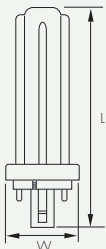

TRIPLE TURN TE TYPE

Compact TE fluorescent lamps used in commercial luminaires such as downlights , bulkheads , pendants and many other applications.

- 10000 hour life
- Cool White, White
- To be used with external starter or electronic ballast
- SPECTRA-PLUS Triphosphor coated for excellent colour rendering, high output and longer life
- Suitable for use in emergency luminaires
- Not Suitable for Dimming
- Internally fused for safety

55

| Order Code | Watts (W) | Cap | Colour Appearance | Colour Temp (°K) | Colour Rendering Index/Group | Initial Lumens | Average Rated Life (hrs) | L (mm) | W (mm) | Order Qty |
|------------|-----------|---------------|-------------------|------------------|------------------------------|----------------|--------------------------|--------|--------|-----------|
| CLTE13SCW | 13 | Gx24q-1 4 Pin | Cool White | 4000 | 85/1B | 900 | 10000 | 108 | 49 | 10 |
| CLTE13SW | 13 | Gx24q-1 4 Pin | White | 3500 | 85/1B | 900 | 10000 | 108 | 49 | 10 |
| CLTE18SCW | 18 | Gx24q-2 4 Pin | Cool White | 4000 | 85/1B | 1200 | 10000 | 114 | 49 | 10 |
| CLTE18SW | 18 | Gx24q-2 4 Pin | White | 3500 | 85/1B | 1200 | 10000 | 114 | 49 | 10 |
| CLTE26SCW | 26 | Gx24q-3 4 Pin | Cool White | 4000 | 85/1B | 1800 | 10000 | 131 | 49 | 10 |
| CLTE26SW | 26 | Gx24q-3 4 Pin | White | 3500 | 85/1B | 1800 | 10000 | 131 | 49 | 10 |
| CLTE32SCW | 32 | Gx24q-3 4 Pin | Cool White | 4000 | 85/1B | 2200 | 10000 | 145 | 49 | 10 |
| CLTE32SW | 32 | Gx24q-3 4 Pin | White | 3500 | 85/1B | 2200 | 10000 | 145 | 49 | 10 |
| CLTE42SCW | 42 | Gx24q-4 4 Pin | Cool White | 4000 | 85/1B | 3200 | 10000 | 165 | 49 | 10 |
| CLTE42SW | 42 | Gx24q-4 4 Pin | White | 3500 | 85/1B | 3200 | 10000 | 165 | 49 | 10 |

DIMENSIONS

4 Pin Gx24q-1 cap

4 Pin Gx24q-2 cap

4 Pin Gx24q-3 cap

Compact Fluorescent