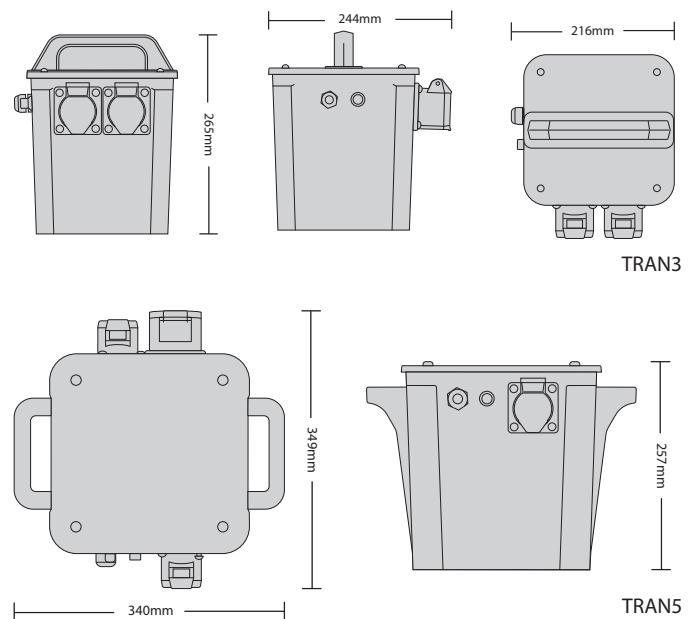

Features

- Tough GRP housing with carry handle
- Ideal for intermittent power tool use or lower loads such as lighting
- 30 Minute intermittent duty
- Includes re-settable thermal overload protection
- Pre-wired with heavy duty rubber cable fitted with BS 13A Plug
- Centre tapped to earth

Specification

Material:	GRP
Colour Finish:	Yellow
IP Rating:	IP44
IK Rating:	IK07
Input:	230V AC 50Hz
Output:	3.3kVa - 2x110V 16A 5kVa - 2x110V 16A & 1x110V 32A
Electrical Class:	Class I
Guarantee:	1 Year

Dimensions

Product Code	Description	Rating	Continuous Rating	Net Weight	Barcodes
TRAN3	3.3kVa Transformer with 2x16A Sockets	3.3kVa	1.65kVa	16kg	5055807624060
TRAN5	5kVa Transformer with 2x16A & 1x32A Sockets	5kVa	3kVa	30kg	5055807624077