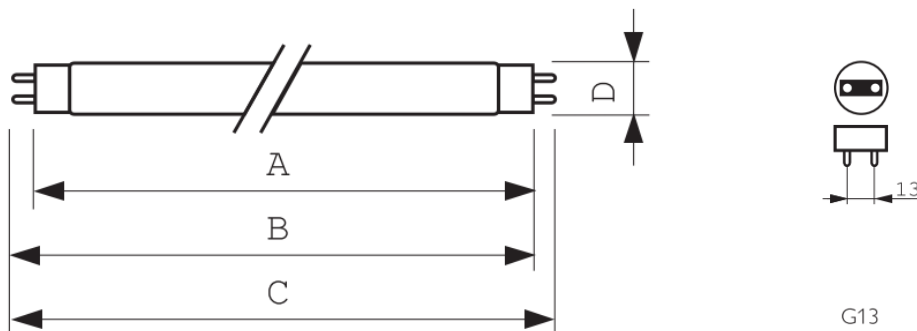

Technical Data Sheet

Product : Synergetic 15W (TGX15-18)

Brand : Insect-O-Cutor

Date : 18/09/14

Revision : R1

Part Number: **TGX15-18**
Product Description: **Synergetic 15w 18"**

General Characteristics

Cap Base	G13
Bulb	T26
Main Application	Reprography
Useful Life	8000hr

Light Technical Characteristics

Electrical Characteristics

Lamp Wattage	15 W
Lamp Wattage Technical	15 W
Lamp Voltage	51 W
Lamp Current	0.34 A

UV- Related Characteristics

368* nm (UV)	6.65 $\mu\text{W}/\text{cm}^2$
540* nm (Green)	2.58 $\mu\text{W}/\text{cm}^2$

Product Dimensions

Base Face to Base Face A	437.4 (max) mm
Insertion Length B	442.1 (min), 444.5 (max) mm
Overall Length C	451.6 (max) mm
Diameter D	28 (max) mm

Weight

0.079 kg