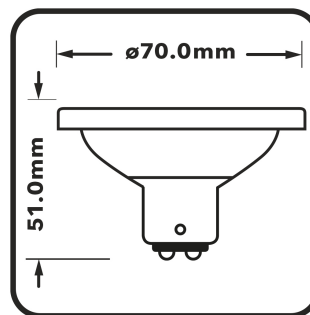

**Geometric Data**

Length (mm)	51
Diameter (mm)	70
Weight (g)	36

**Photometric Data**

Luminous Flux (lm)	540
Luminous Flux 90° Cone (lm)	520
CRI	80
CCT (K)	2700
Luminous Intensity (cd)	1650
Beam Angle (°)	25
Luminous Efficacy (lm/W)	72
Lifetime (hrs)	50.000
Switching Cycle	100.000

## Technical drawing